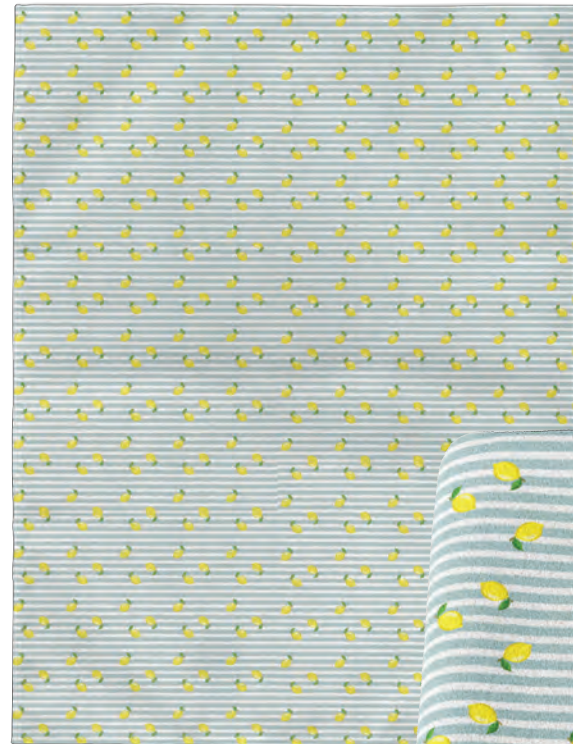

## PILLOWS

1. Squeeze the Day
2. Little Lemons on Seersucker
3. Lemon Vine

4

5

REVERSIBLE

LUMBAR SIZE  
REVERSIBLE

6

SOLID BACK OR  
REVERSIBLE

La Bottega  
Italiana

PILLOWS

- 4. Lemon Branch Pattern
- 5. Sliced Lemon on Watercolor
- 6. Lemons on Gingham

- 7. Lemon Vine
- 8. Little Lemons

THROWS

7

8

- 9. Lemon Branch Pattern
- 10. Lemons on Gingham